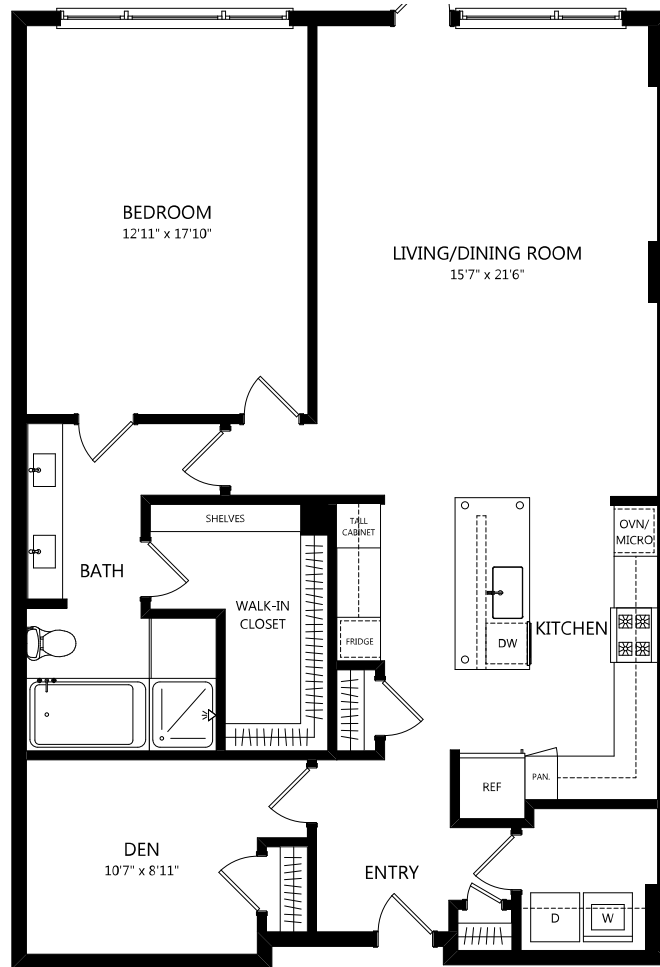

# A13

1 BED | 1 BATH

# 1330

SQ. FT.

THE  
**PULLMAN**  
×  
UNION STATION

1959 Wewatta St | Denver, CO 80202

[livethepullman.com](http://livethepullman.com)

*Floor plans are artist's rendering. All dimensions are approximate. Actual product and specifications may vary in dimension or detail. Not all features are available in every apartment. Prices and availability are subject to change. Please see a representative for details.*