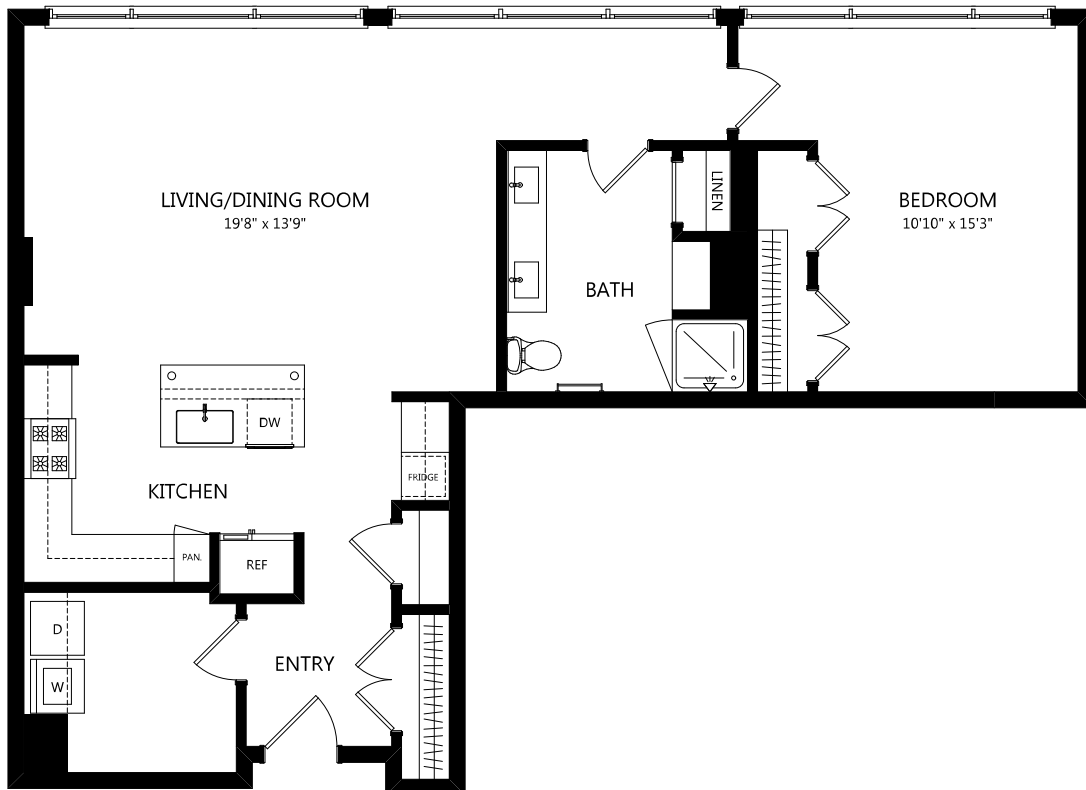

A2

1 BED | 1 BATH

1007

SQ. FT.

<p>THE PULLMAN × UNION STATION</p>	1959 Wewatta St Denver, CO 80202
	livethepullman.com

Floor plans are artist's rendering. All dimensions are approximate. Actual product and specifications may vary in dimension or detail. Not all features are available in every apartment. Prices and availability are subject to change. Please see a representative for details.