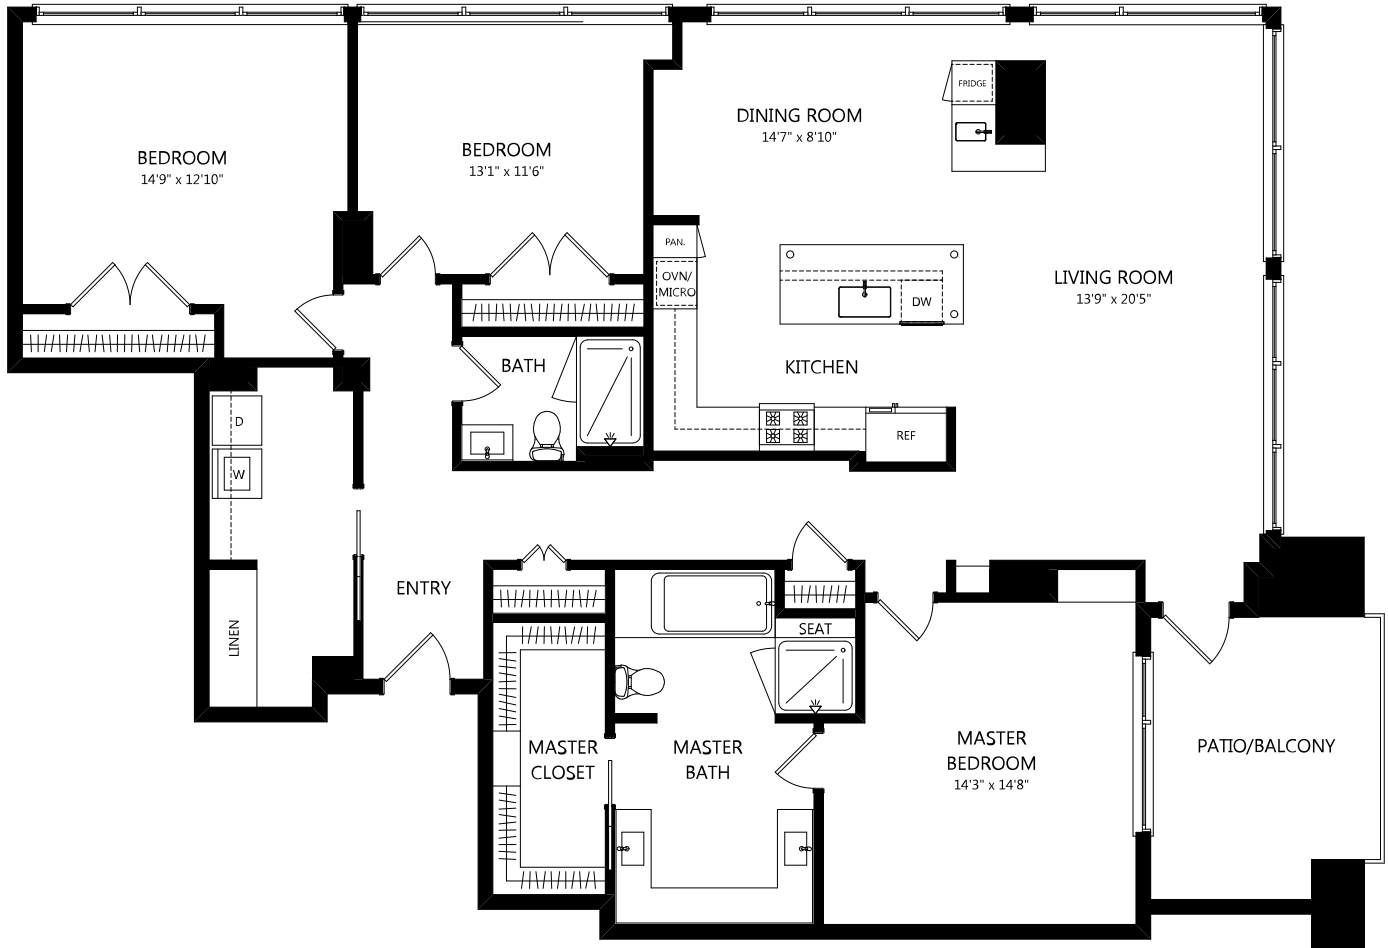

# C1

3 BED | 2 BATH

# 1962

SQ. FT.

THE  
**PULLMAN**  
×  
UNION STATION

1959 Wewatta St | Denver, CO 80202

[livethepullman.com](http://livethepullman.com)

*Floor plans are artist's rendering. All dimensions are approximate. Actual product and specifications may vary in dimension or detail. Not all features are available in every apartment. Prices and availability are subject to change. Please see a representative for details.*